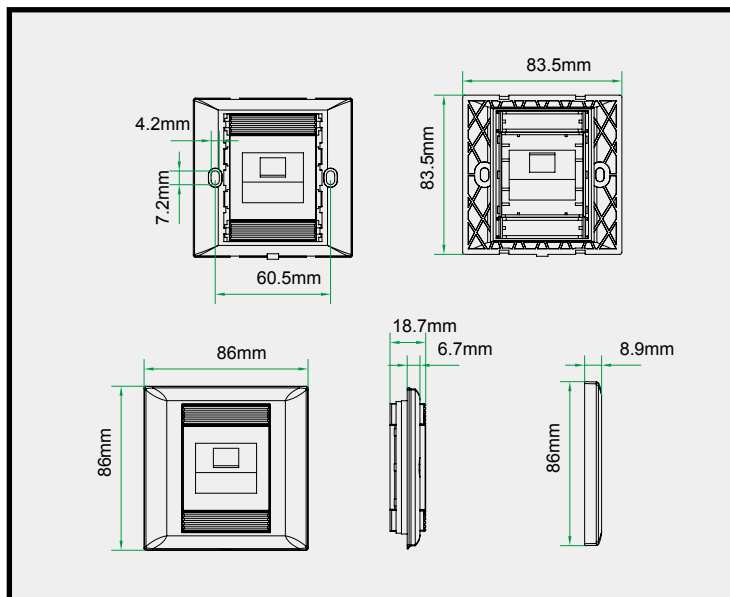

2-PORT LC FIBER FACEPLATE

P/N:OUF55-2

S/N:F09-001

OUF55-2

2-Port ST Fiber Faceplate

FIBER FACE PLATE, PC or ABS, white or Ivory, 2 core, fit for LC adapter,Duplex.

DESCRIPTION

This fiber coupler line consists of MT-RJ, LC, SC, ST and SC, adapters available in 2 a fiber versions. angled versions are available with our patented gravity-feed design for controlling the bend radius of fiber cables. All fiber adapters are "universal" to support either multimode or single , all fiber adapters are "universal" to support conne either multimode or single.

PRODUCT FIGURE

ORDER INFORMATION

Part number	Description	Standard Color	Inner box	Carton	Carton measurement	Carton weight
OUF55-2	2-Port LC Fiber Faceplate	White	15PCS	150PCS	L 53.5cm×W 31.3cm×H 23.4cm	6.50KG