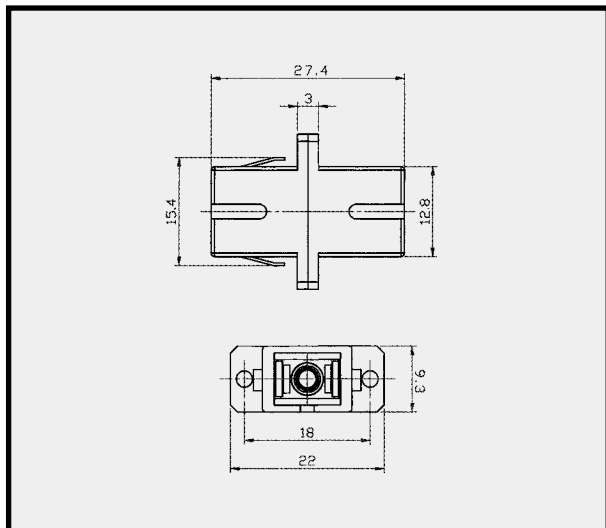

### ORDER INFORMATION

Part number	Description	Standard Color	Inner box	Carton	Carton measurement
FFC22-1	SC-SC Simplex Adapter	Gray	50PCS	500PCS	L 53.5cm×W 31.3cm×H 23.4cm