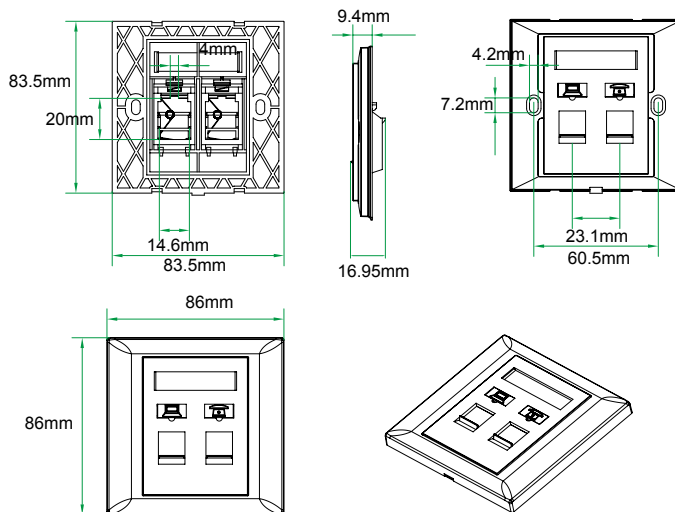

DUAL PORTS UK FACEPLATE

P/N: OUD22

S/N: C08-002

DESCRIPTION

The wall plate is made from high-impact ABS plastic, making for years of durable use. Each delivers high speed of for all your high-speed applications to the desktop. Perfectly blends into the decor of your home or office ,Protects and hides your network connections ,Accepts all keystone inserts. Standard 110 type IDC termination makes installation fast and easy.

FACE PLATE, PC or ABS, white or Ivory, 2port, fit for RJ45 keystone jack.

APPLICATION

- One ,two , four and six ports
- Designed for for Cat 5e or Cat 6 performance and meet EIA/TIA specifications
- Fit for RJ45 keystone jack outlet plates
- Packing includes the modular faceplate and two mounting screws for Installation
- Material: PC or ABS
- Color: white or Ivory

PRODUCT FIGURE

OUD22

Dual ports UK faceplate

INSTALLMENT UNSTRUCTIONS

The back of the faceplate.

Carefully seat the jacks over the back of the faceplate.

Align the jack to the slot.

ORDER INFORMATION

Part number	Description	Inner box	Carton	Carton measurement	Carton weight
OUD22	Dual ports UK faceplate	15PCS	150PCS	L 53.5cm×W 31.3cm×H 23.4cm	8.20KG