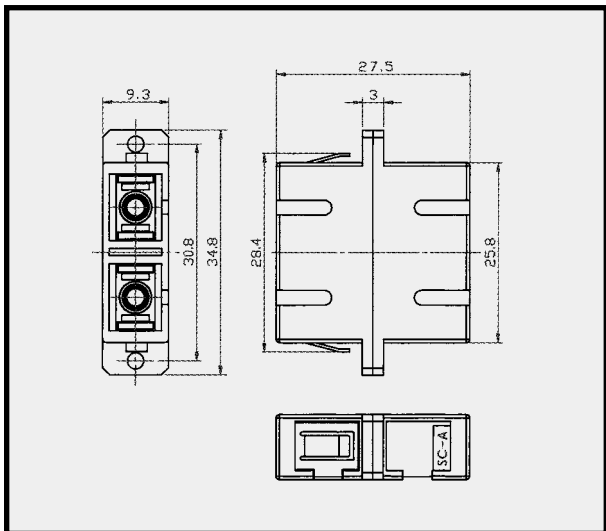

SC-SC DUPLEX ADAPTER

P/N:FFC22-2

S/N:F05-003

FFC22-2

SC-SC
Duplex Adapter

ADAPTER, Duplex, SC-SC, Gray.

DESCRIPTION

Compliant with : ANSI , Bellcore, TIA/EIA standards .
Low insertion and high return loss .
Excellent repeatability and changeability .
Simplex and duplex available .

APPLICATION

- Telecommunication networks
- CATV networks
- Active device termination
- Local area networks

PRODUCT FIGURE

ORDER INFORMATION

Part number	Description	Standard Color	Inner box	Carton	Carton measurement
FFC22-2	SC-SC Duplex Adapter	Gray	50PCS	500PCS	L 53.5cm×W 31.3cm×H 23.4cm