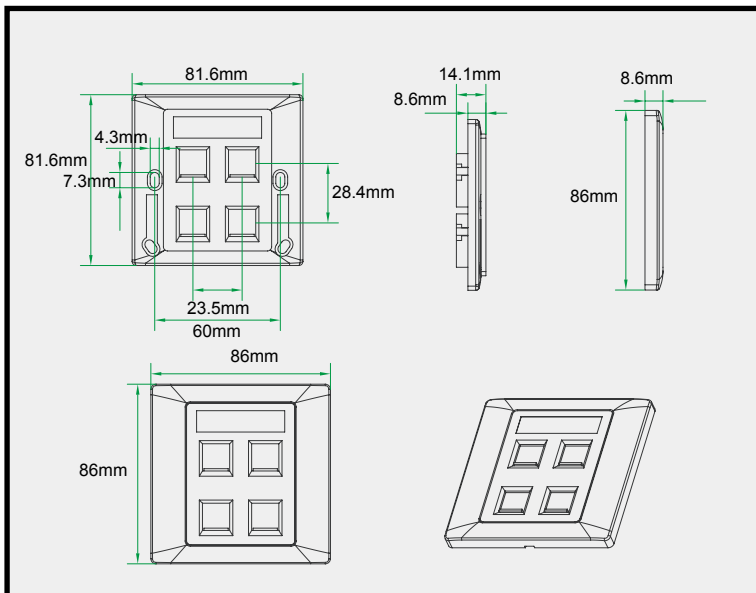

FOUR PORTS UK FACEPLATE

P/N: OUD24

S/N: C08-003

DESCRIPTION

The wall plate is made from high-impact ABS plastic, making for years of durable use. Each delivers high speed of for all your high-speed applications to the desktop. Perfectly blends into the decor of your home or office ,Protects and hides your network connections ,Accepts all keystone inserts. Standard 110 type IDC termination makes installation fast and easy.

FACE PLATE, PC or ABS, white or Ivory, 4port, fit for RJ45 keystone jack.

APPLICATION

- One .two , four and six ports
- Designed for for Cat 5e or Cat 6 performance and meet EIA/TIA specifications
- Fit for RJ45 keystone jack outlet plates
- Packing includes the modular faceplate and two mounting screws for Installation
- Material: PC or ABS
- Color: white or Ivory

PRODUCT FIGURE

OUD24

Four ports UK faceplate