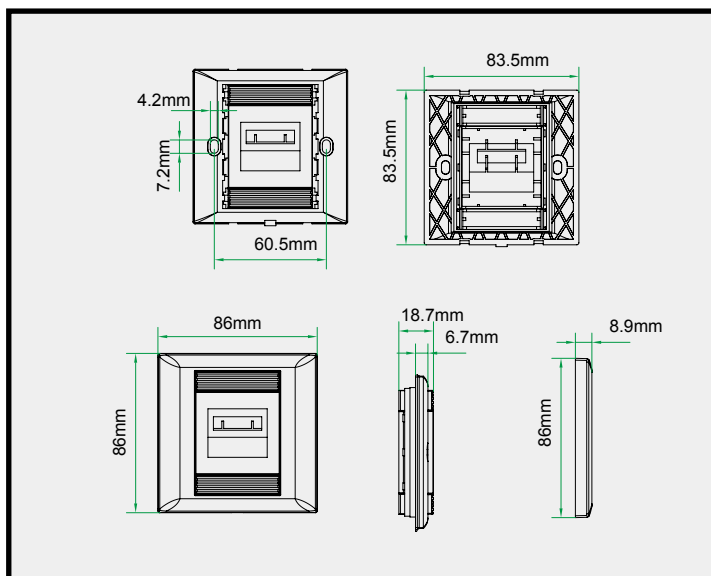

2-PORT SC FIBER FACEPLATE

P/N:OUF22-2

S/N:F09-003

OUF22-2
2-Port SC Fiber Faceplate

FIBER FACE PLATE, PC or ABS, white or Ivory, 2 core, fit for SC adapter,Duplex.

DESCRIPTION

This fiber coupler line consists of MT-RJ, LC, SC, ST and SC, adapters available in 2 a fiber versions. angled versions are available with our patented gravity-feed design for controlling the bend radius of fiber cables. All fiber adapters are "universal" to support either multimode or single , all fiber adapters are "universal" to support conne either multimode or single.

PRODUCT FIGURE

ORDER INFORMATION

Part number	Description	Standard Color	Inner box	Carton	Carton measurement	Carton weight
OUF22-2	2-Port SC Fiber Faceplate	White	15PCS	150PCS	L 53.5cm×W 31.3cm×H 23.4cm	6.50KG