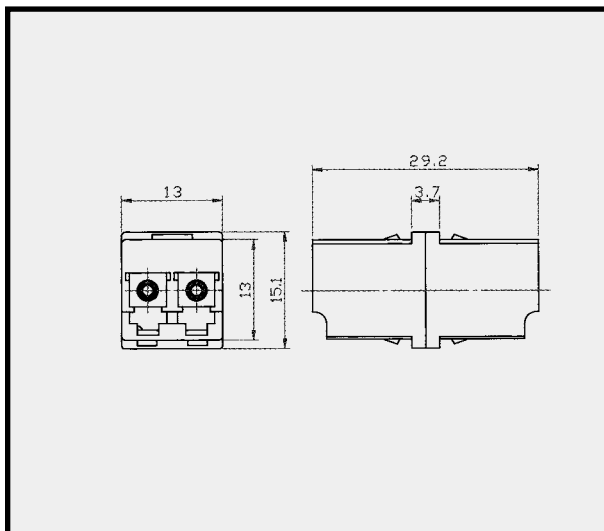

### ORDER INFORMATION

| Part number | Description          | Standard Color | Inner box | Carton | Carton measurement         |
|-------------|----------------------|----------------|-----------|--------|----------------------------|
| FFC55-2     | LC-LC Duplex Adapter | Gray           | 50PCS     | 500PCS | L 53.5cm×W 31.3cm×H 23.4cm |