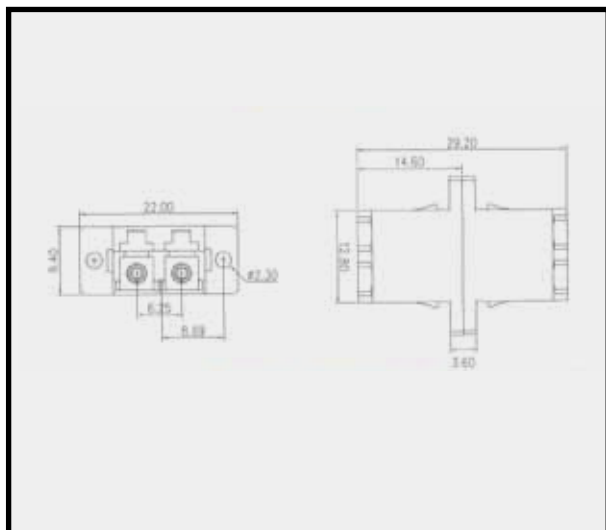

LC-LC
Duplex Adapter

ADAPTER, Duplex, LC-LC,Blue,SC type.

DESCRIPTION

Compliant with : ANSI , Bellcore, TIA/EIA standards .
Low insertion and high return loss .
Excellent repeatability and changeability .
Simplex and duplex available .

APPLICATION

- Telecommunication networks
- CATV networks
- Active device termination
- Local area networks

PRODUCT FIGURE

ORDER INFORMATION

Part number	Description	Standard Color	Inner box	Carton	Carton measurement
FFC55-2-SC	LC-LC Duplex Adapter	Blue	50PCS	500PCS	L 53.5cm×W 31.3cm×H 23.4cm